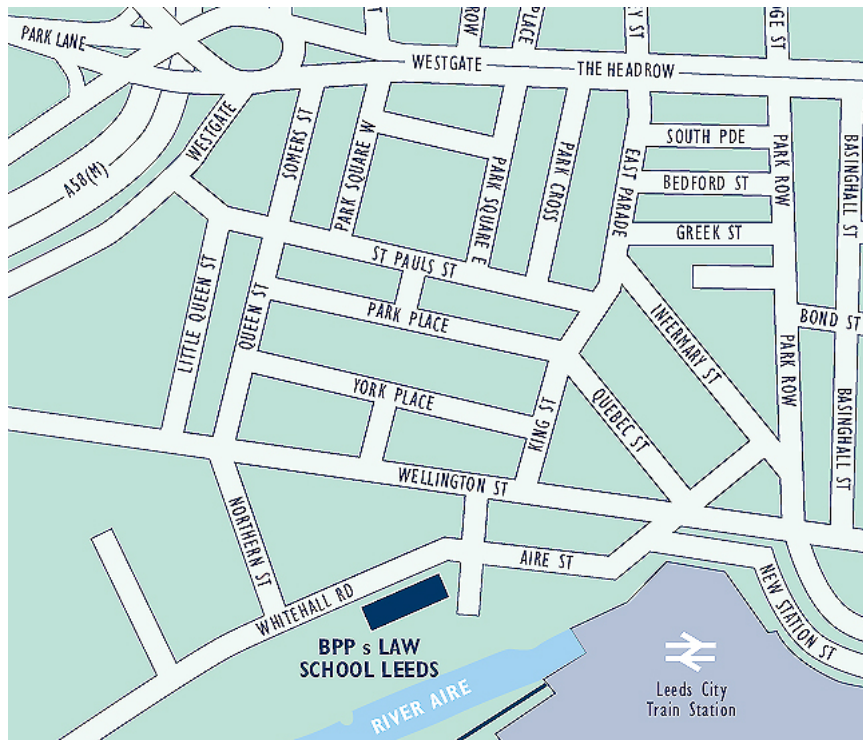

BPP Law School Leeds

Whitehall 2, Whitehall Quays, Leeds, LS1 4HR

Tel: 01133868250 Fax: 01132455177

BY CAR

From A1 Northbound

Exit the A1 at Ferrybridge Services to join the M62 westbound. Exit the M62 at junction 29 to join the M1 northbound, and then continue directions from the M1 Southbound.

From A1 Southbound

Exit the A1 at Junction 45, taking the A64 towards Leeds and join the inner ring road. Follow the signs to the Train Station and you will arrive in front of the Queen's Hotel, continue directions from the M1 Southbound.

From the M1 Southbound

Follow the M1 to Leeds, and take the right hand lane signposted for Leeds City Centre (this becomes the M621). Exit the M621 at junction 3, following the signs for the city centre and Train Station. Pass under the railway bridge (New Station Street) keeping in the inside lane and enter Leeds City Square. You will pass the Queens Hotel on your left, take the first left immediately after the hotel, and turn right at the mini roundabout onto Aire Street. Follow the road down to the traffic lights, go straight ahead and BPP's Leeds Law School is immediately on your left. There is no onsite parking, so we recommend you park in the Whitehall Road and Monk Bridge Car Parks located a few hundred meters further along Whitehall road, which will be on your left hand side.

From the M62 Eastbound

Exit the M62 at junction 27 to the M621. Exit the M621 at junction 2 (signposted Harrogate, York and Skipton) and after a few hundred metres you will approach a roundabout; take third exit to the city centre and join the inner ring road. Follow the signs to the Train Station and you will arrive on Wellington Street. Turn right onto Northern Street, then right onto Whitehall Road to park at the Whitehall Road or Monk Bridge car parks. From the car park, if you walk back up Whitehall Road towards Northern Street, you will see our Law School on your right immediately after the Novotel hotel.

From the M62 Westbound

Exit the M62 at junction 29 to join the M1 northbound then continue directions from the M1 Southbound.

BY BUS

There are a number of bus services in Leeds that pass through the Infirmery Street terminus and Park Row, located just a few minutes walk from our Law School (see enclosed map). These are operated by the following companies who can be contacted on for timetables and general information:

West Yorkshire Metro

Telephone: 0113 251 7272

Website: www.wymetro.com

First Leeds

Telephone: 0113 381 5550

Website: <http://www.firstgroup.com/ukbus/yorkhumber/leeds/home/>